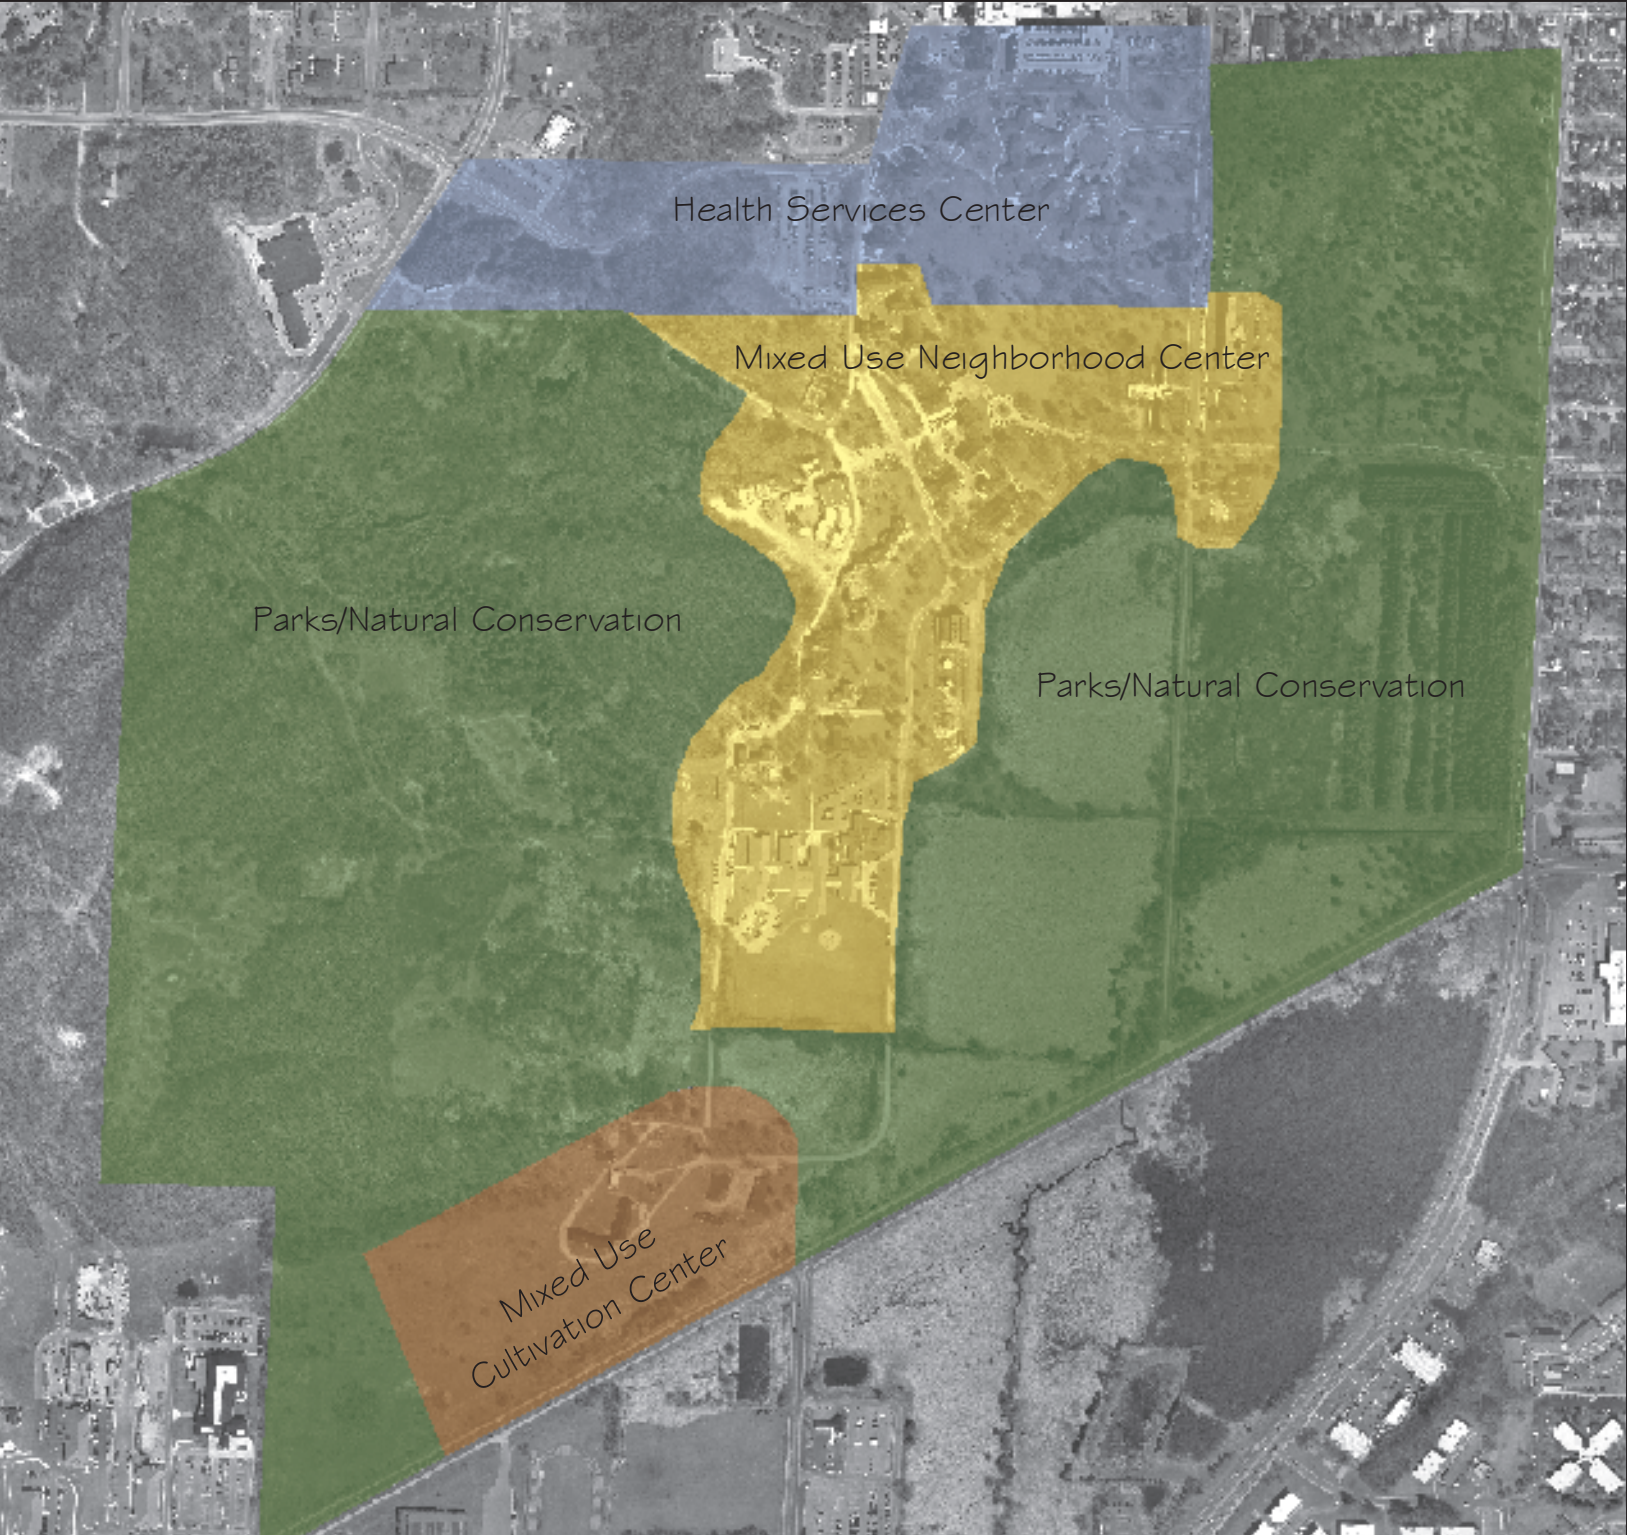

GT Commons
Preliminary
Future Land Use

Health Services Center

Mixed Use Neighborhood Center

Parks/Natural Conservation

Parks/Natural Conservation

Mixed Use
Cultivation Center

- Health Services Center
- Mixed Use Cultivation Center
- Mixed Use Neighborhood Center
- Parks/Natural Conservation

Data Provided by:
Traverse City Engineering Dept.

Map Produced by:
Land Information Access Association, 5/7/2009

Partnerships for Change - Sustainable Communities