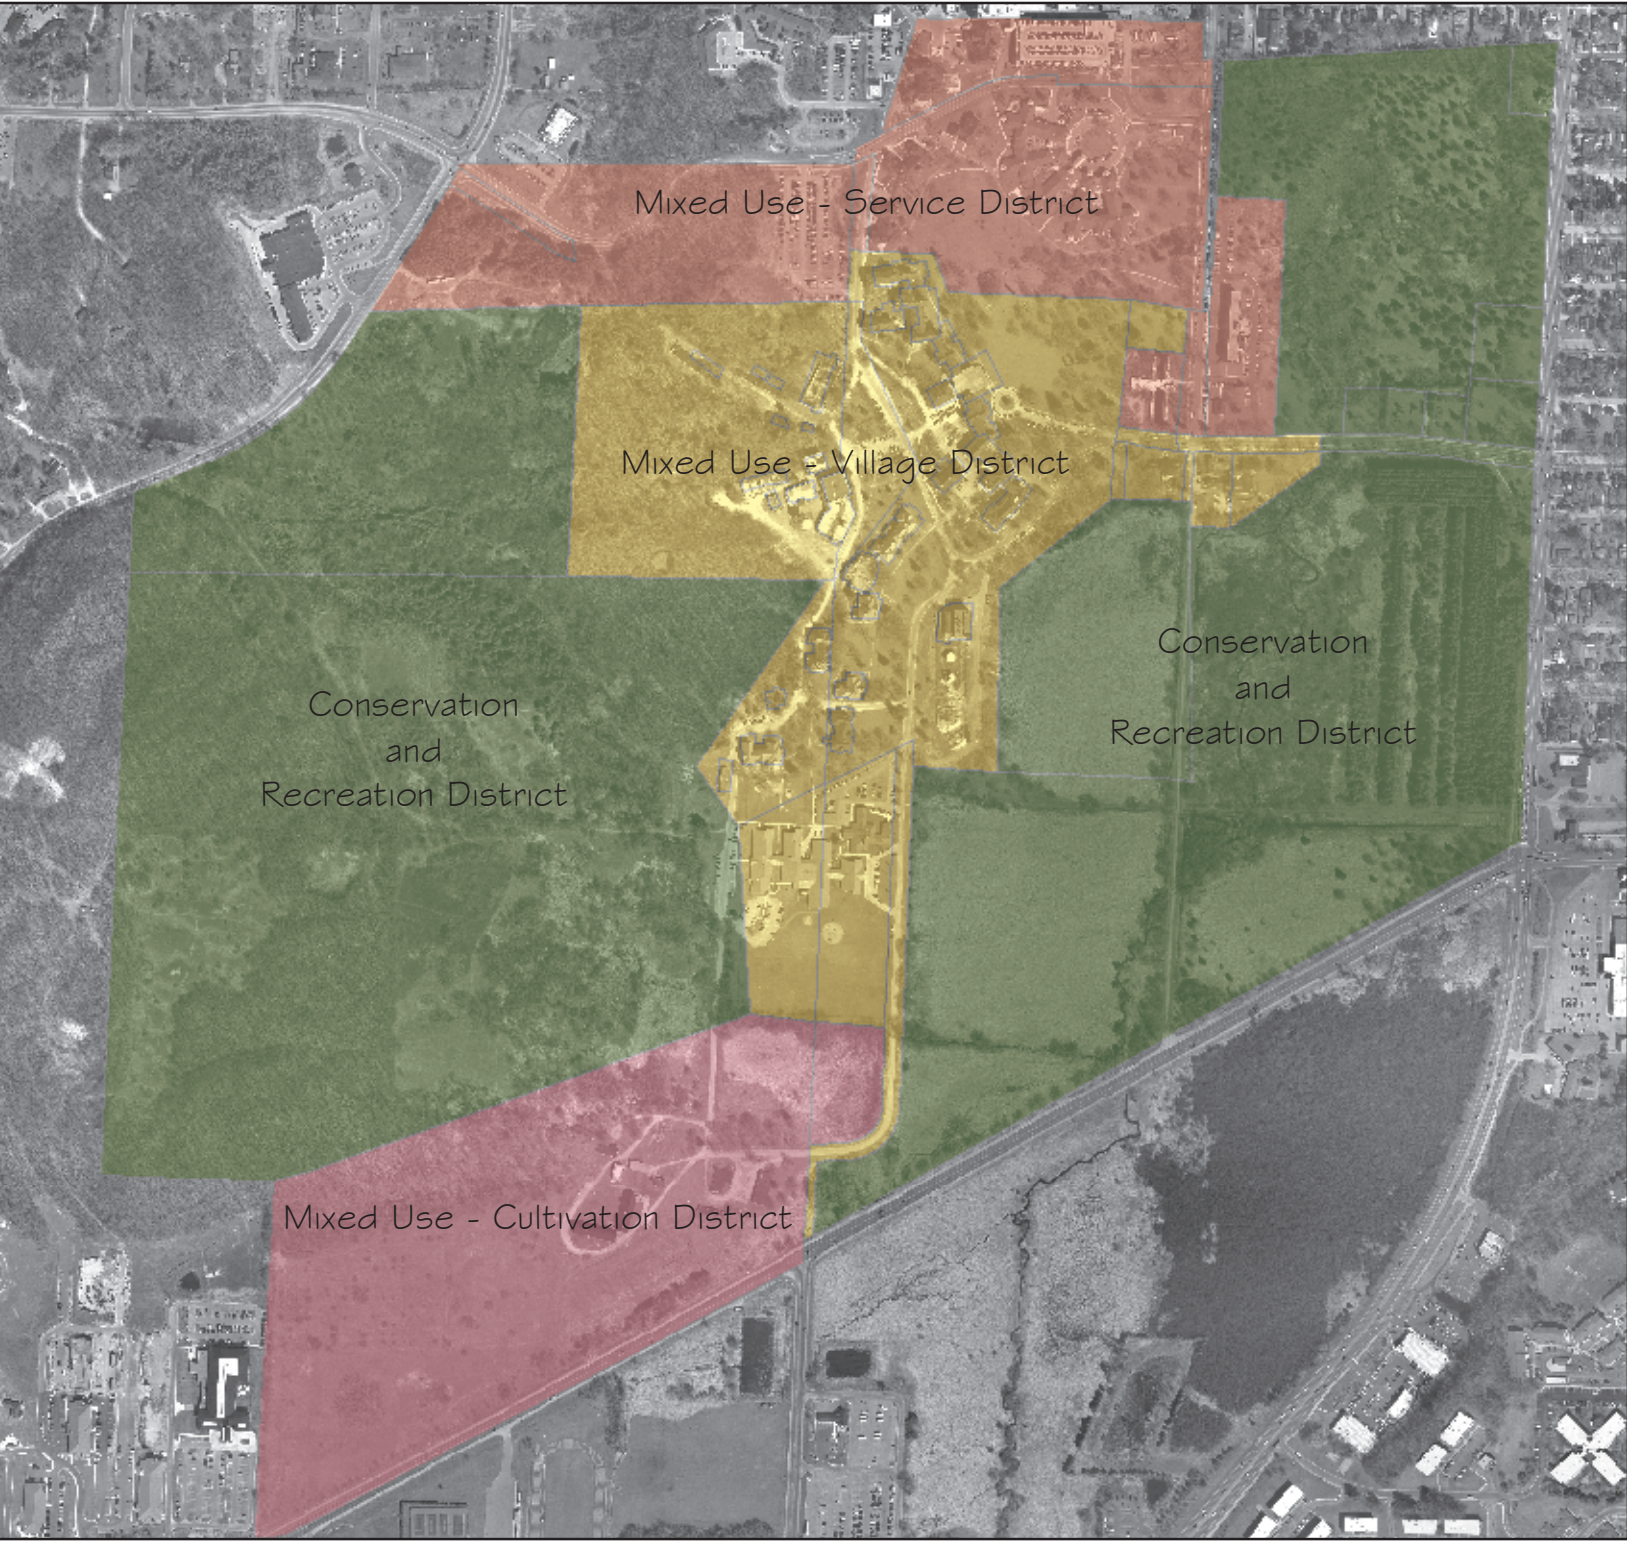

GT Commons Preliminary Zoning

Mixed Use - Service District

Mixed Use - Village District

Conservation and
Recreation District

Conservation
and
Recreation District

Mixed Use - Cultivation District

- Conservation and Recreation District
- Mixed Use - Cultivation District
- Mixed Use - Service District
- Mixed Use - Village District

Data Provided by:
Traverse City Engineering Dept.

Map Produced by:
Land Information Access Association, 6/23/2009

Partnerships for Change - Sustainable Communities