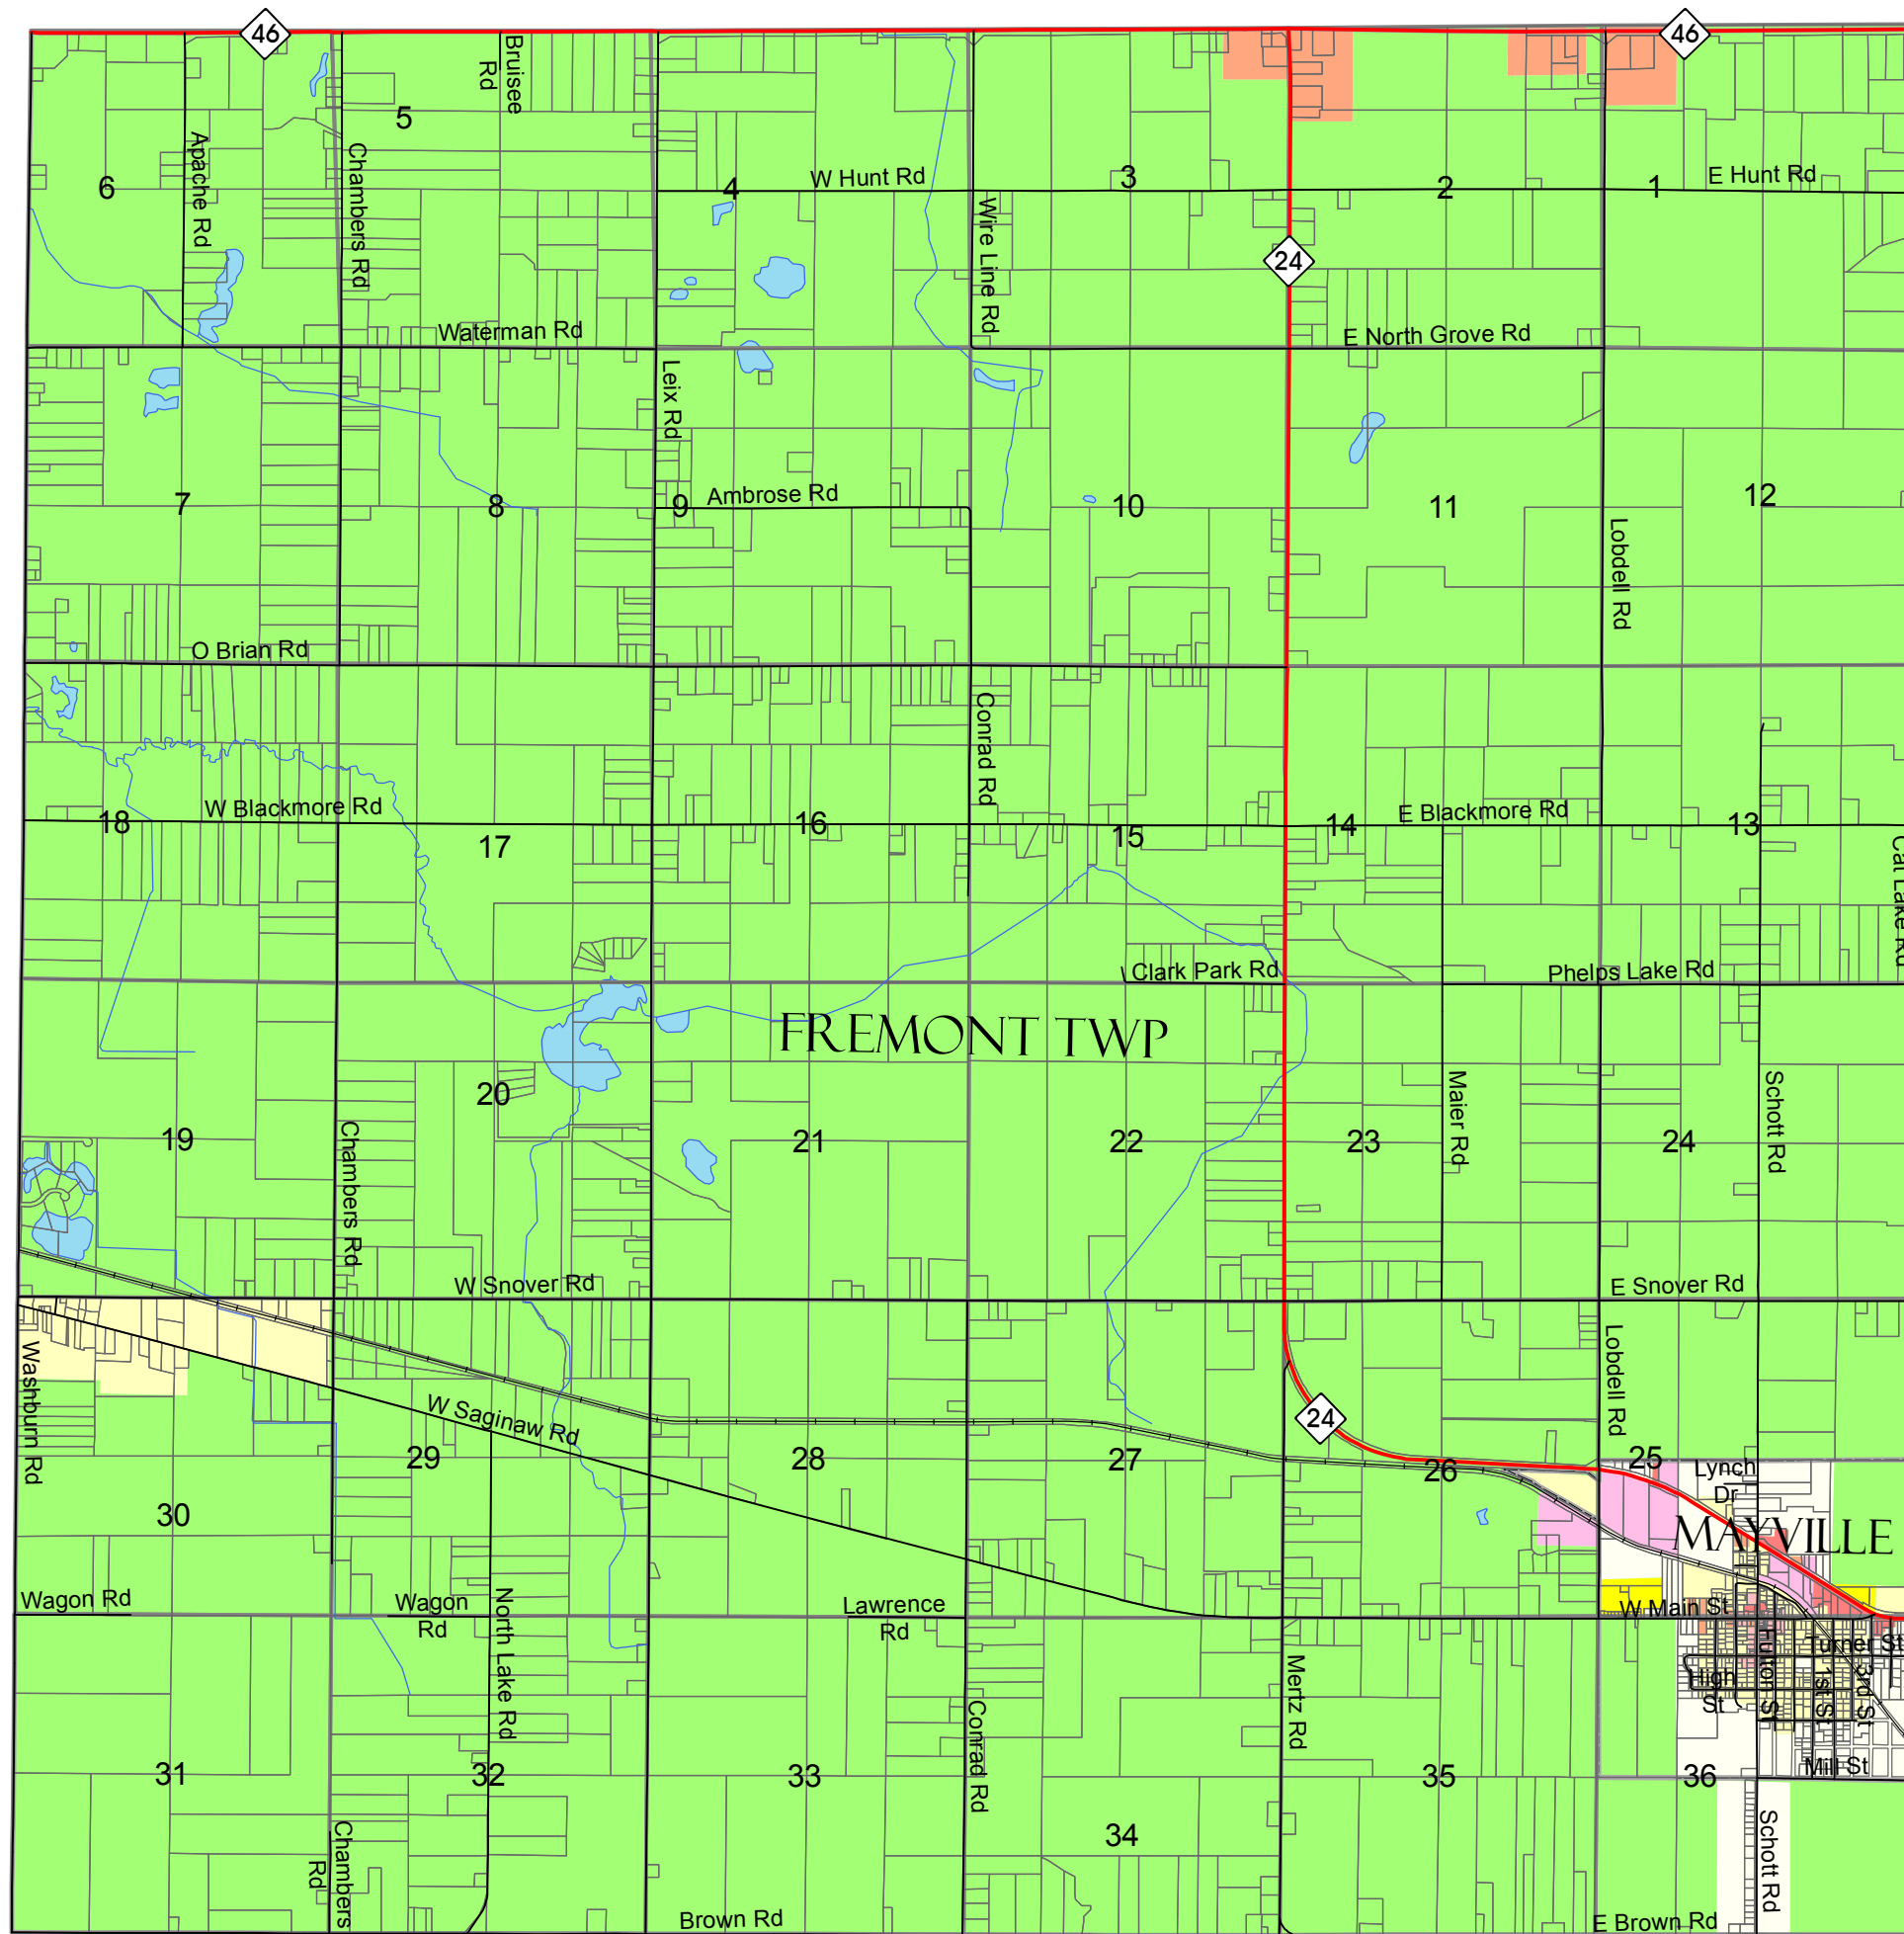

Mayville Community Zoning

Map 1a

- Jurisdictions
- Roads
- State Highways
- Railroad
- Section Lines
- Lakes
- Streams
- Property Lines

Village of Mayville Zoning

- Ag
- Business A
- Business B
- Industrial A
- Neighborhood Comm
- Residential A
- Residential B
- Residential M

Fremont Township Zoning

- A-R
- C-1
- I-1
- R-1
- R-2

Source:
 Zoning Data - Mayville Community
 Michigan Center for Geographic Information,
 Department of Information Technology

Map Prepared November 2006 by: